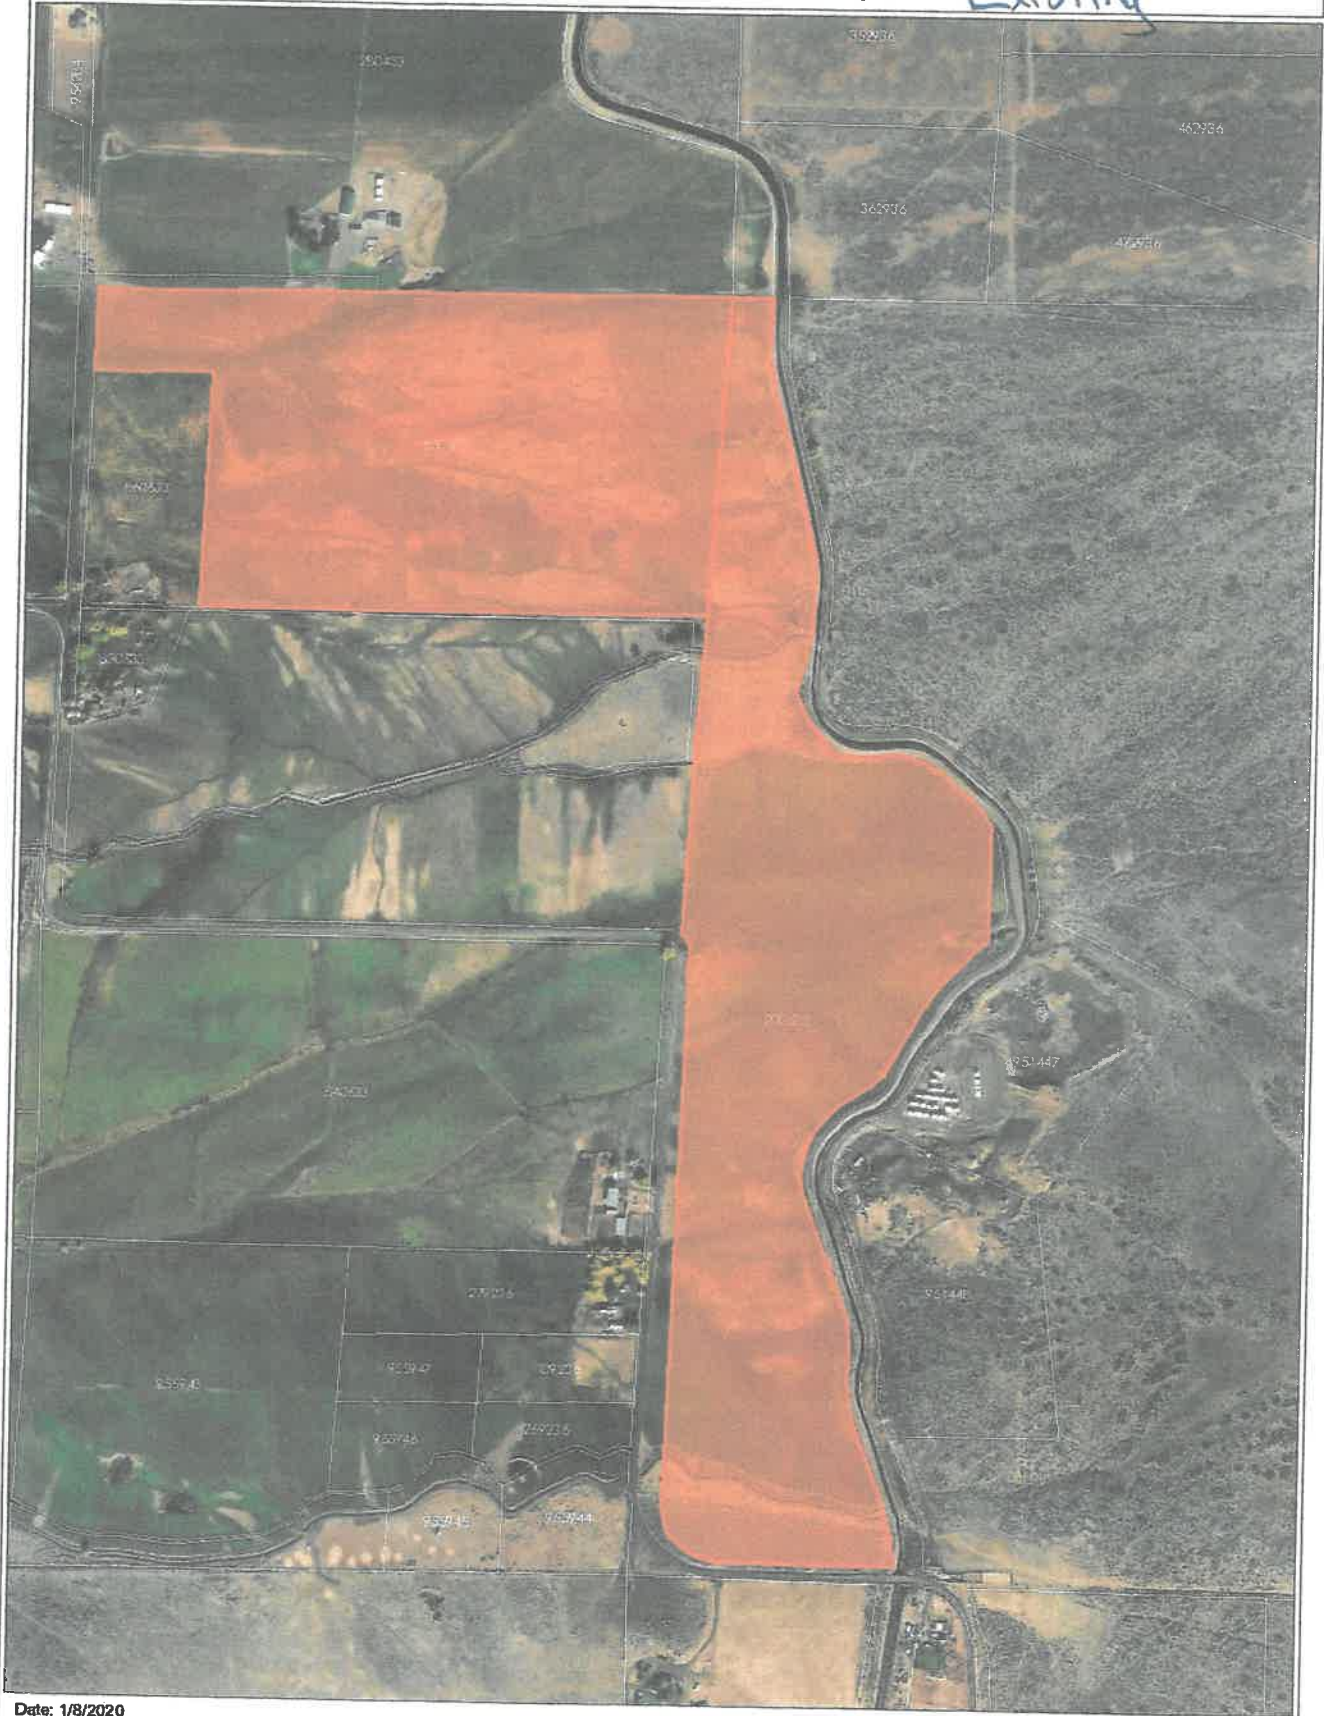

Kittitas County COMPAS Map

Existing

Date: 1/8/2020

1 inch = 752 feet
Relative Scale 19,028

Disclaimer:
Kittitas County makes every effort to produce and publish the most current and accurate information possible. No warranties, expressed or implied, are provided for the data, its use, or its interpretation. Kittitas County does not guarantee the accuracy of the material contained herein and is not responsible for any use, misuse or representations by others regarding this information or its derivatives.